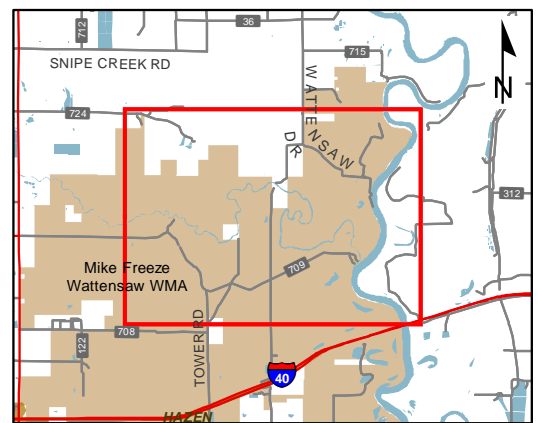

WATTENSAW BAYOU WATER TRAIL

- Water Trail
- Foot Trail
- Gravel Road - Unrestricted
- Dirt Road - Restricted
- Mobility Impaired Access
- Parking Area
- Tents Only - No Fee
- RVs Allowed - No Fee
- Boating Access - Paved/Concrete
- Gate
- WMA Boundary

This product is reproduced from geospatial information prepared by the GIS staff of the Arkansas Game and Fish Commission. Every attempt has been made to provide accurate information about areas. However, due to a wide range of factors the content accuracy or completeness of this product is not guaranteed. It is intended for reference purposes only. Represented features may not be in accurate geographic locations. Geospatial information may be corrected, updated, modified or replaced without notification at a later date. The boundaries reflected on maps are a representation of regulatory areas and are **not intended to be regarded as exact or proof of ownership**. To respect property rights and avoid trespass, always consult AGFCs Code of Regulations in addition to official surveys and other recorded land instruments, and adhere to the boundary signs and other on-site indicators. For more information, contact the GIS Division at gis@agfc.ar.gov.