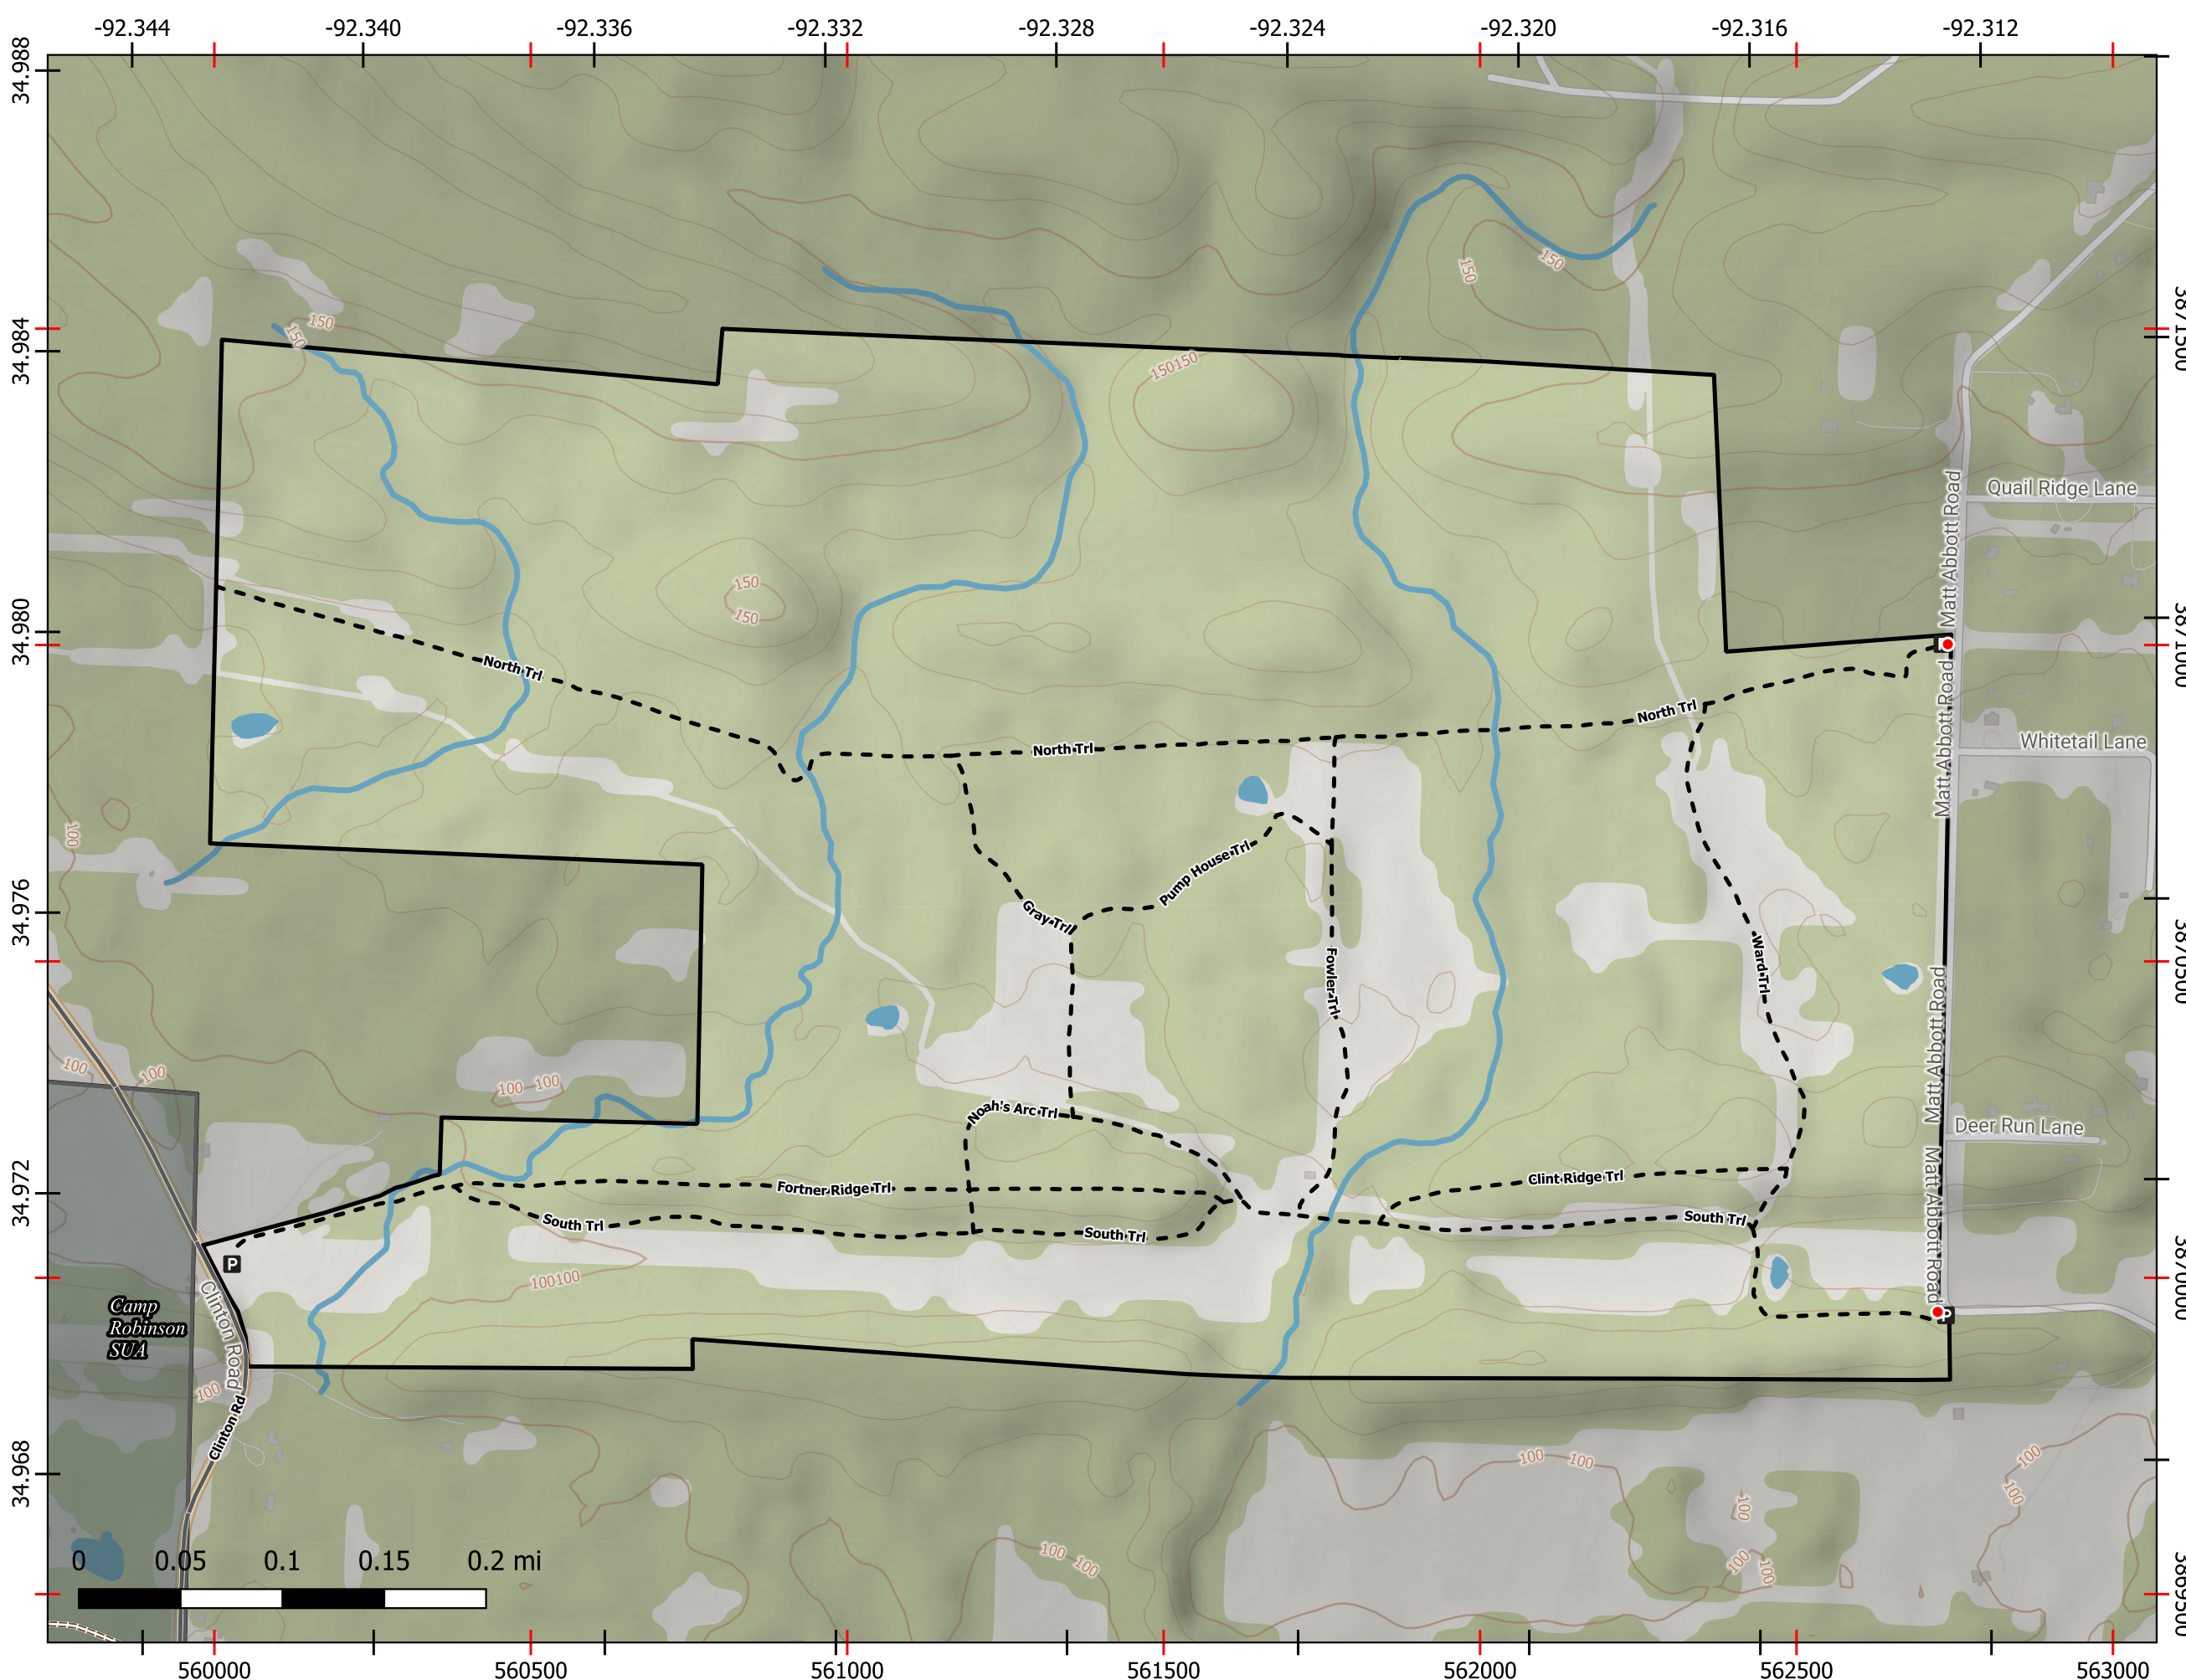

- Buildings/Facilities
- Parking Area
- WMA Boundaries
- WMA Boundary
- Adjacent WMA(s)
- Physical Point Features
- Permanently Closed Gate

P

Stone Prairie WMA