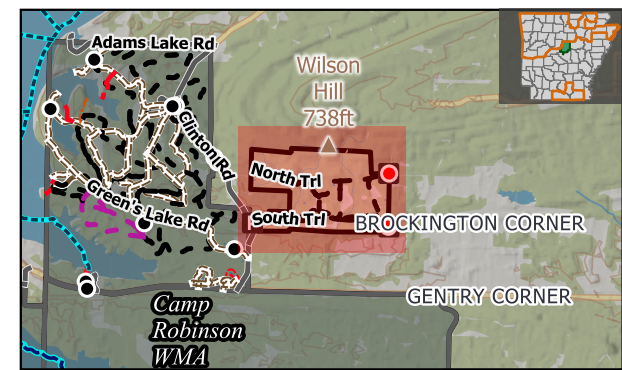

- Buildings/Facilities
- Parking Area
- WMA Boundaries
- WMA Boundary
- Adjacent WMA(s)
- Physical Point Features
- Permanently Closed Gate

P

Stone Prairie WMA