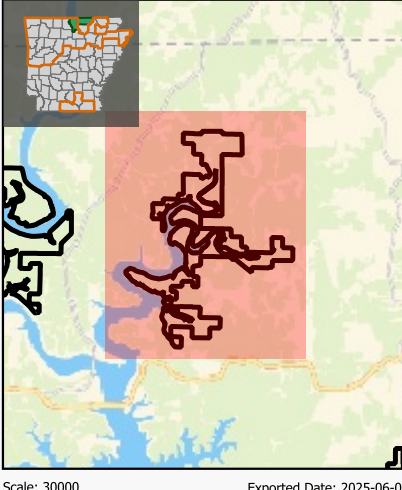

This WMA is located in a CWD Management Zone.

### Norfolk Lake WMA (Page 2 of 3)

Scale: 30000  
Exported Date: 2025-06-03

- |                                   |                       |                                |                                |
|-----------------------------------|-----------------------|--------------------------------|--------------------------------|
| <b>Public Access</b>              | <b>WMA Boundaries</b> | <b>WMA Management Features</b> | <b>Physical Point Features</b> |
| Dirt Road - No Motorized Vehicles | WMA Boundary          | No Hunting Area                | Gate                           |
|                                   |                       | Wildlife Openings              |                                |