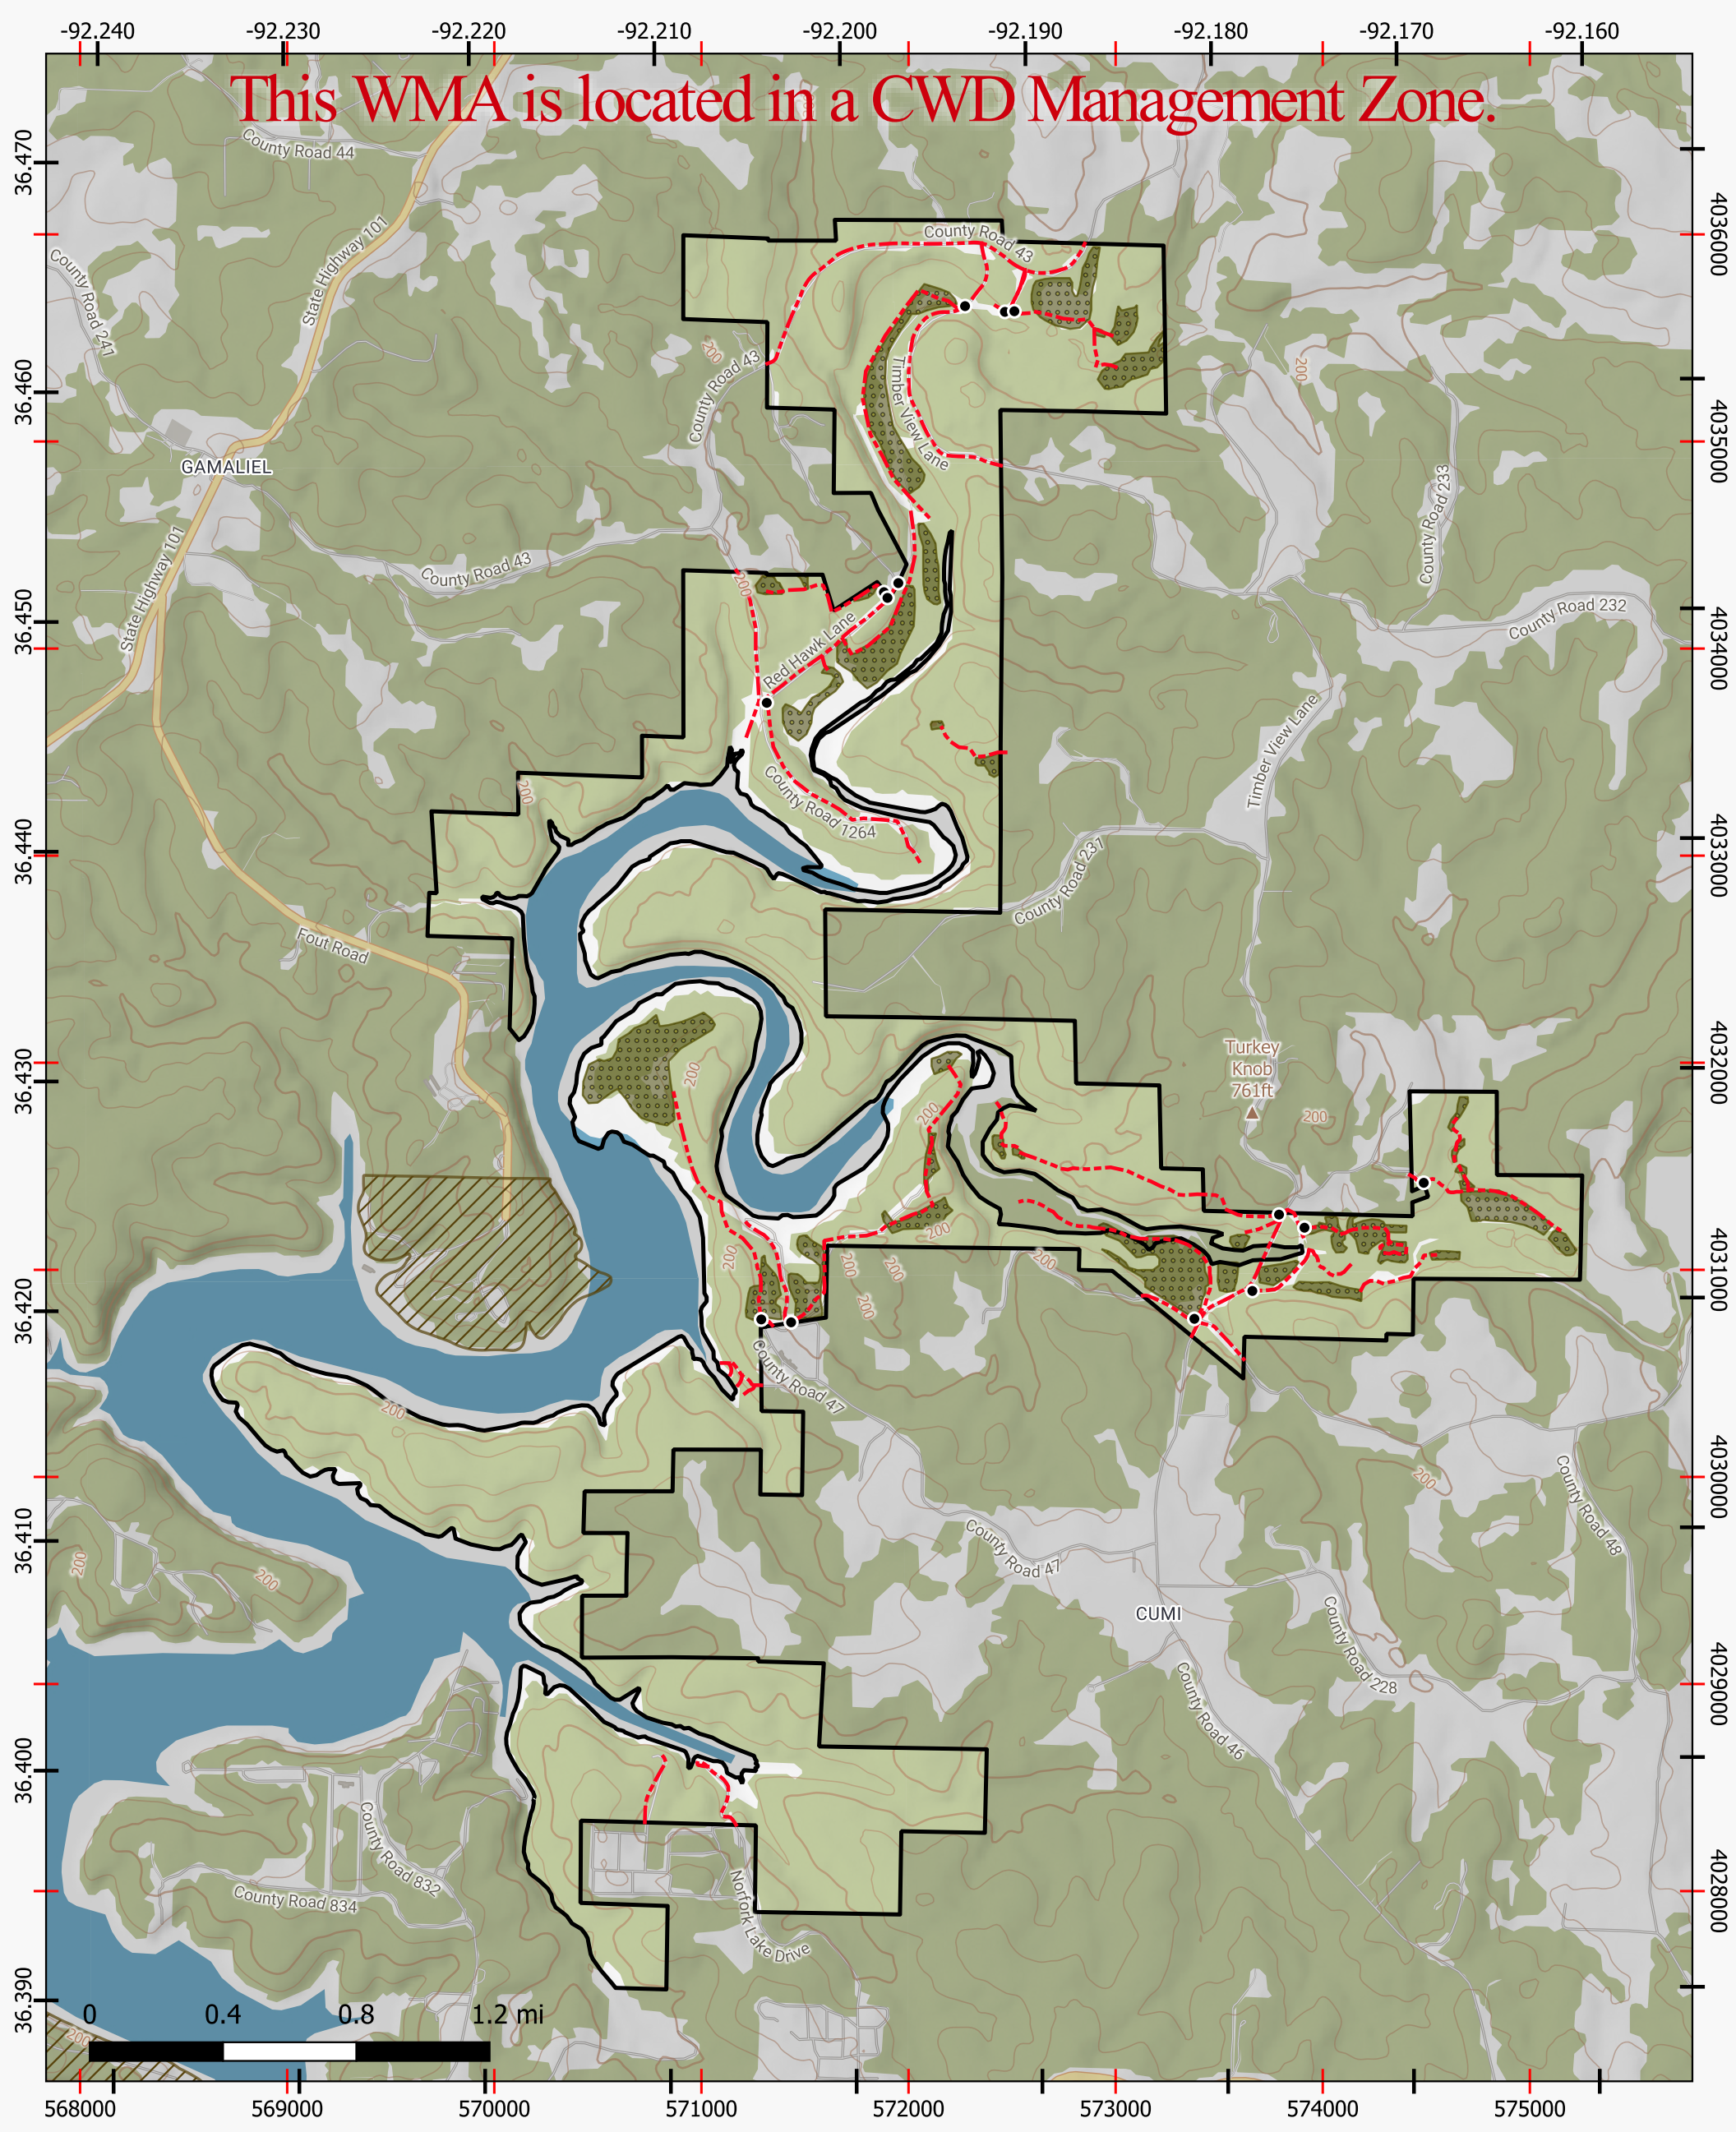

This WMA is located in a CWD Management Zone.

### Norfolk Lake WMA (Page 2 of 3)

Scale: 30000  
Exported Date: 2025-06-03

- |                                   |                       |                                |                                |
|-----------------------------------|-----------------------|--------------------------------|--------------------------------|
| <b>Public Access</b>              | <b>WMA Boundaries</b> | <b>WMA Management Features</b> | <b>Physical Point Features</b> |
| Dirt Road - No Motorized Vehicles | WMA Boundary          | No Hunting Area                | Gate                           |
|                                   |                       | Wildlife Openings              |                                |