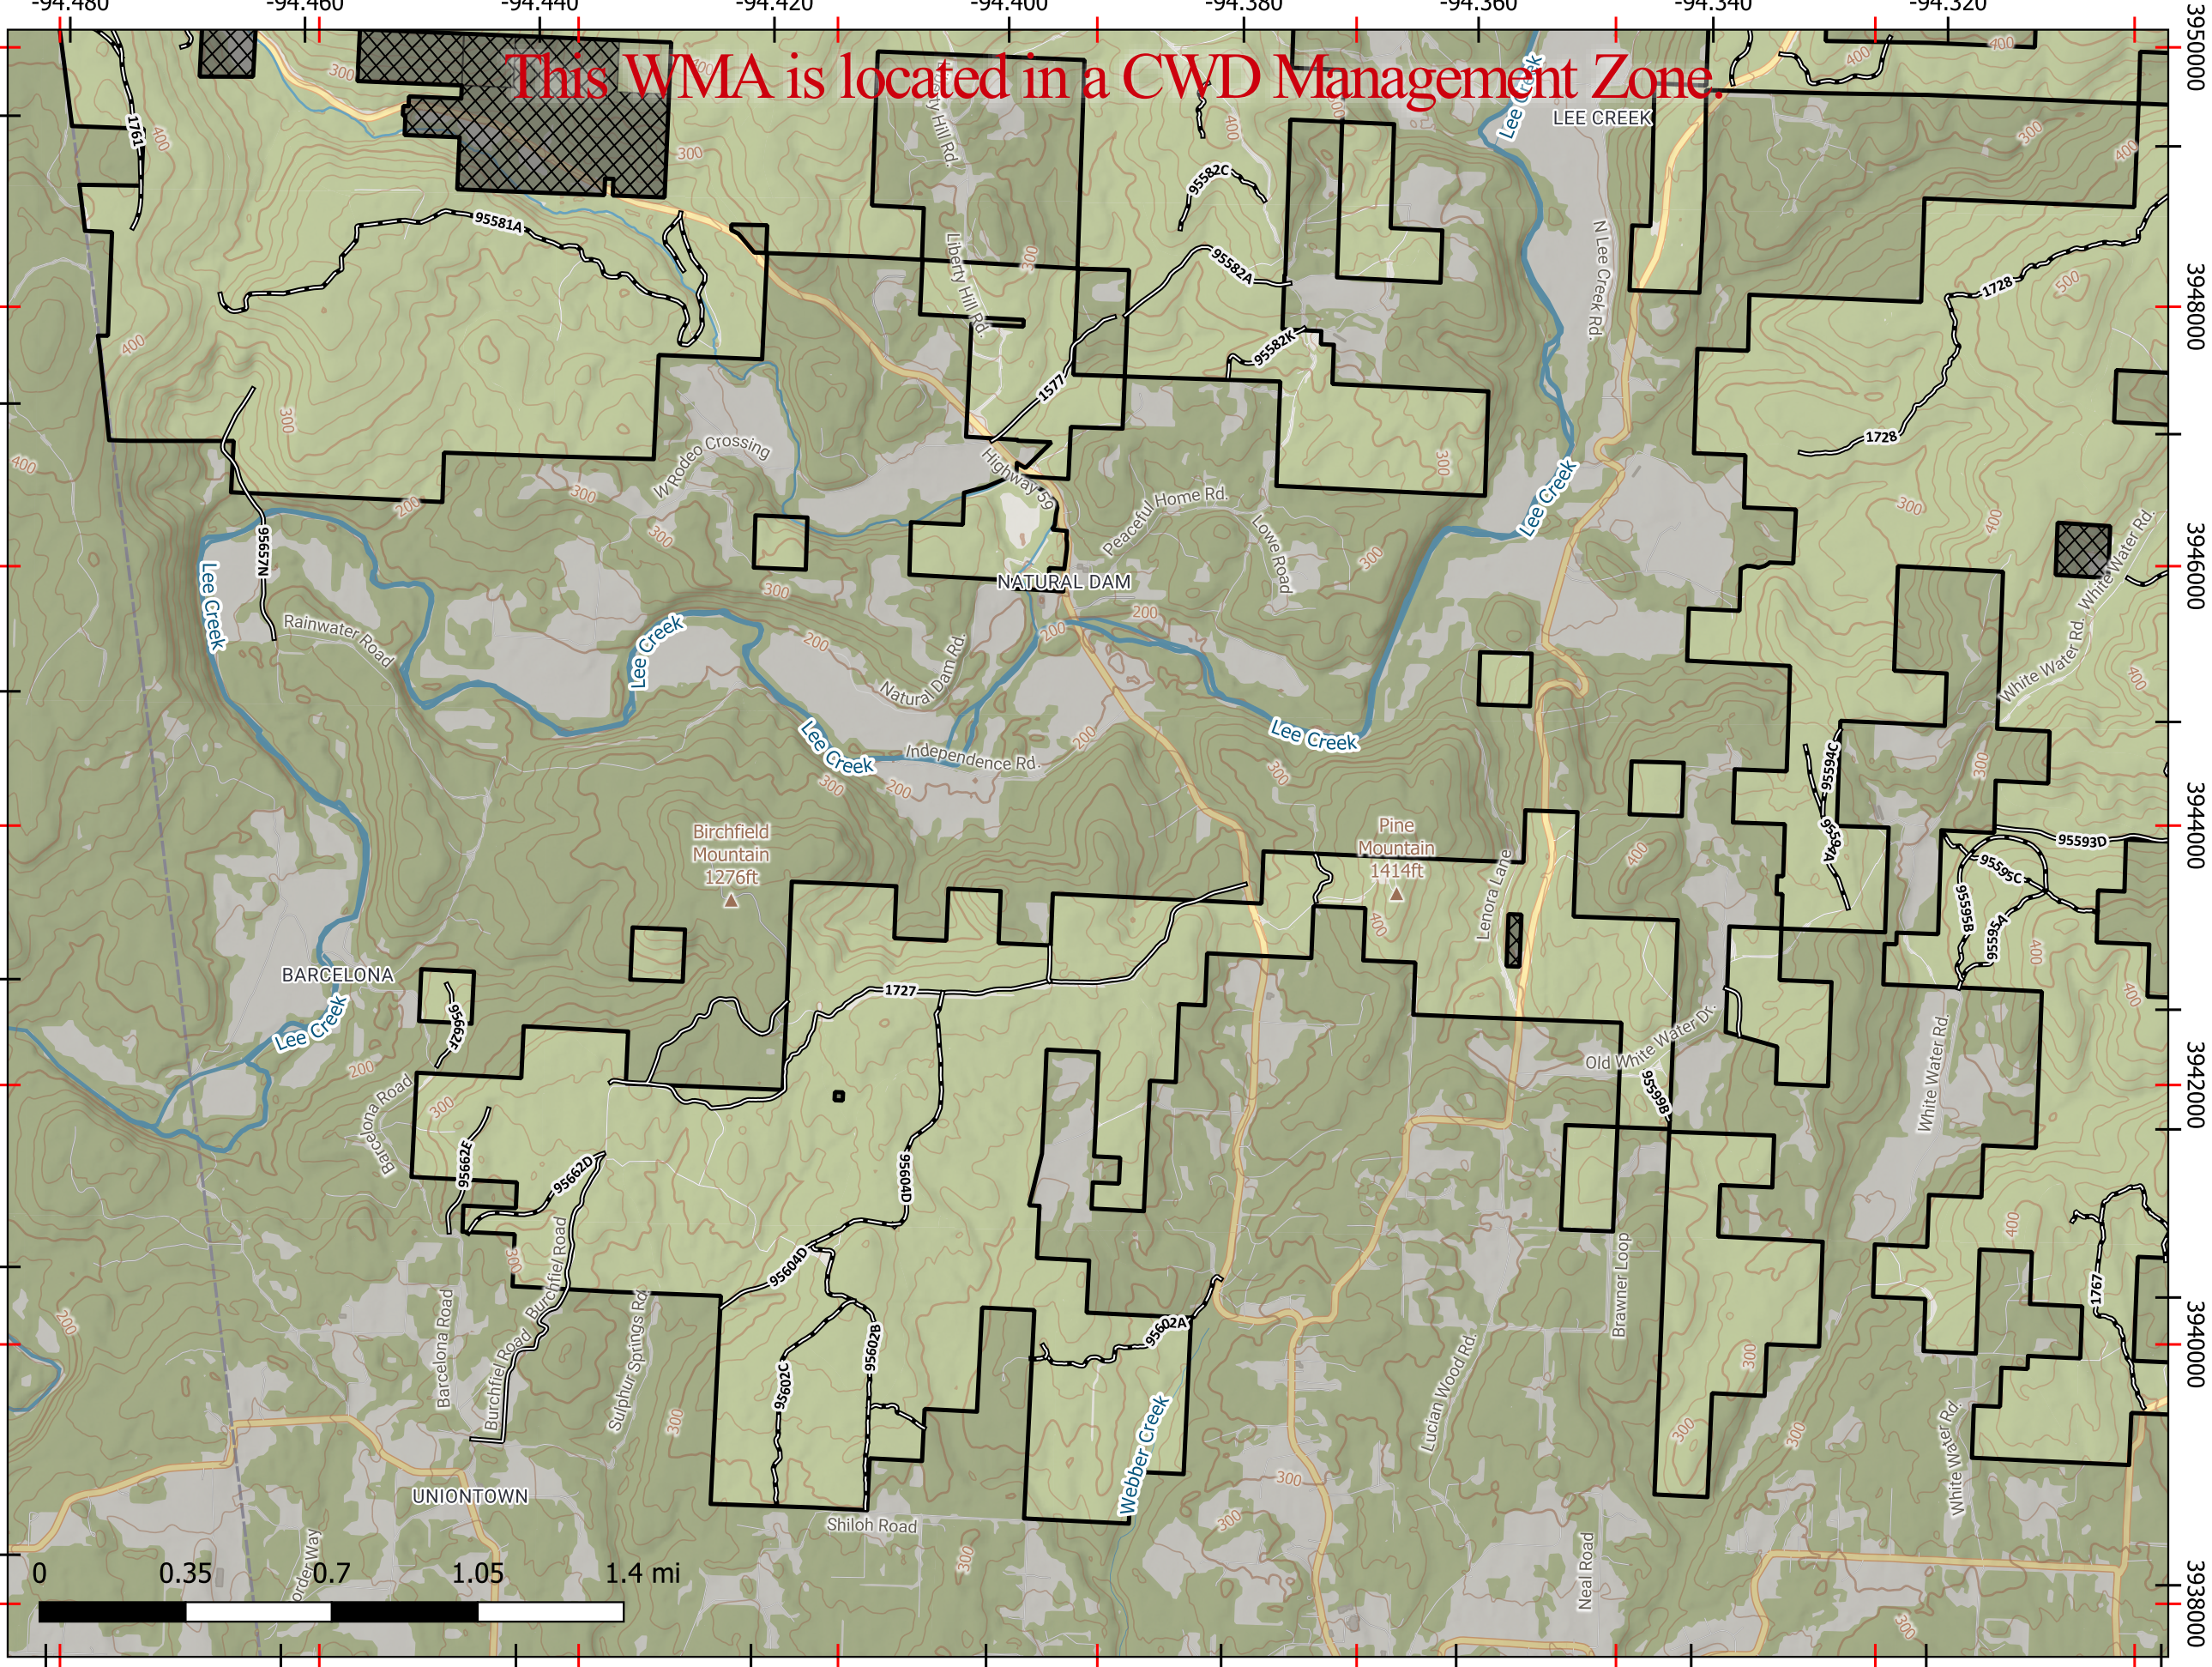

This WMA is located in a CWD Management Zone.

1. MVUM (USFS)
2. Roads open to all Vehicles Yearlong
   - Roads open to highway legal vehicles only Yearlong
3. WMA Boundaries
4. WMA Boundary
   - Inholding (Private Property)