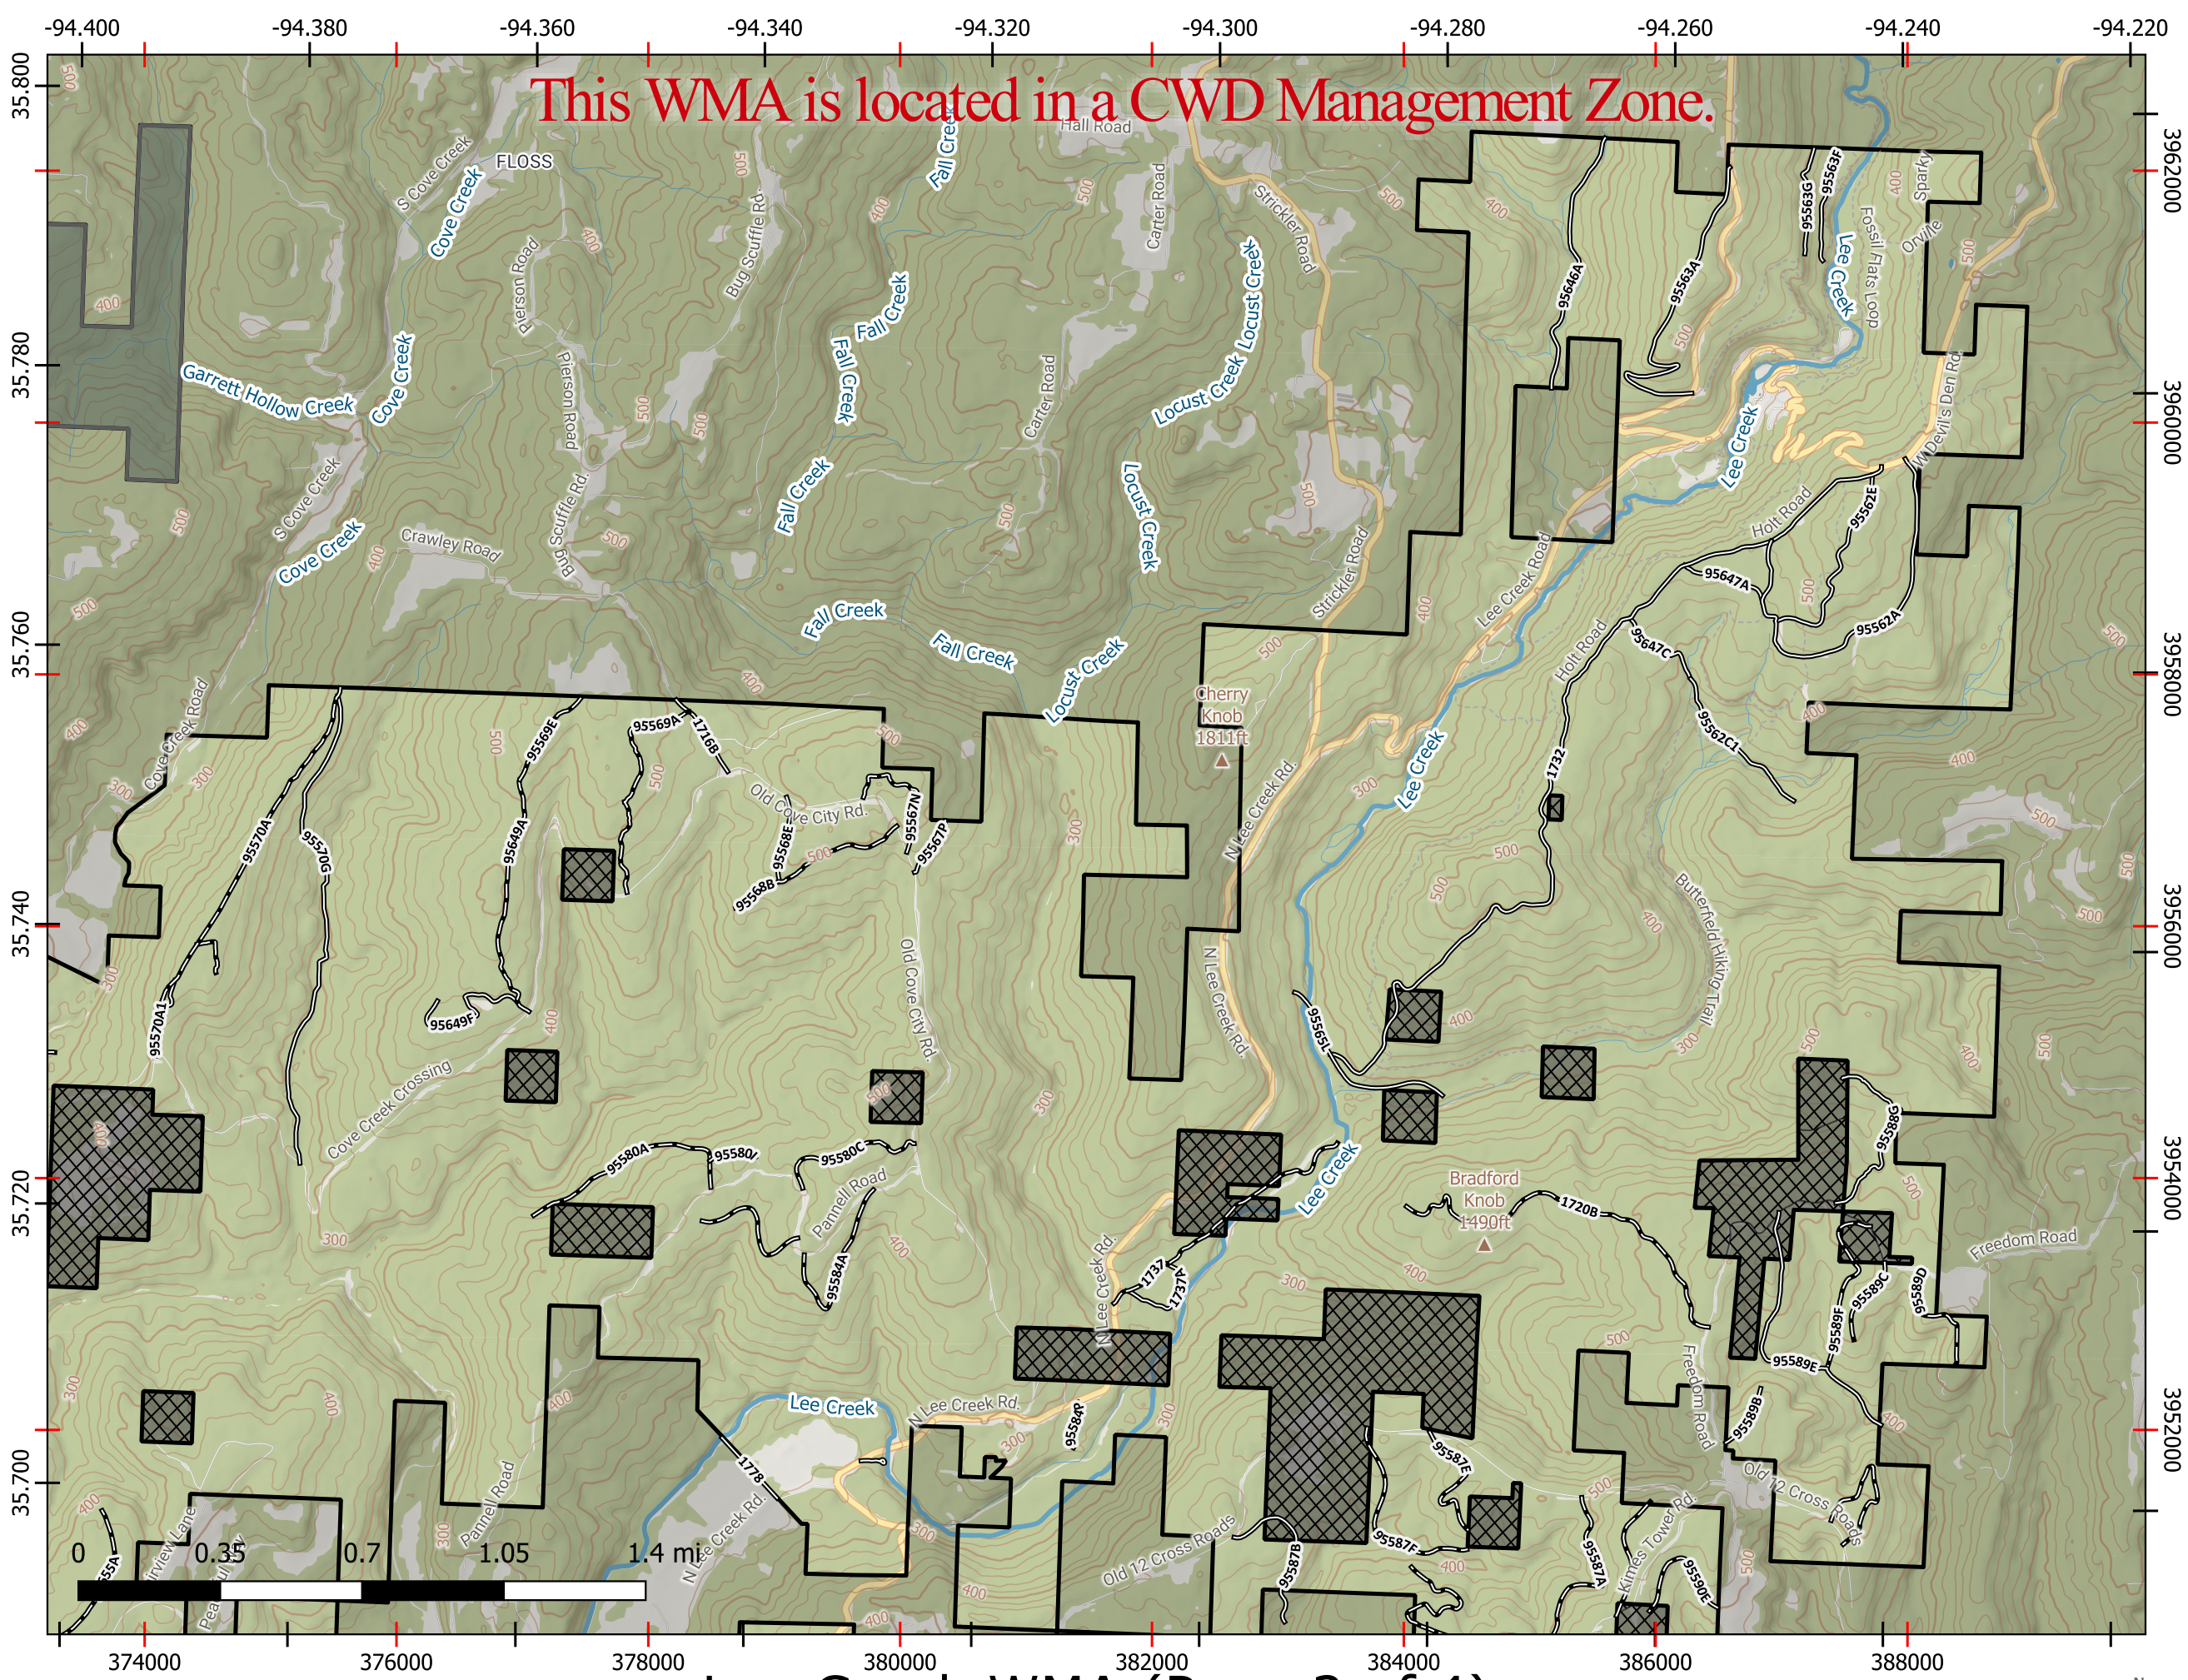

This WMA is located in a CWD Management Zone.

1. MVUM (USFS)
2. Roads open to all Vehicles
   - Yearlong
   - Roads open to highway legal vehicles only
   - Yearlong
3. WMA Boundaries
4. WMA Boundary
   - Adjacent WMA(s)
   - Inholding (Private Property)