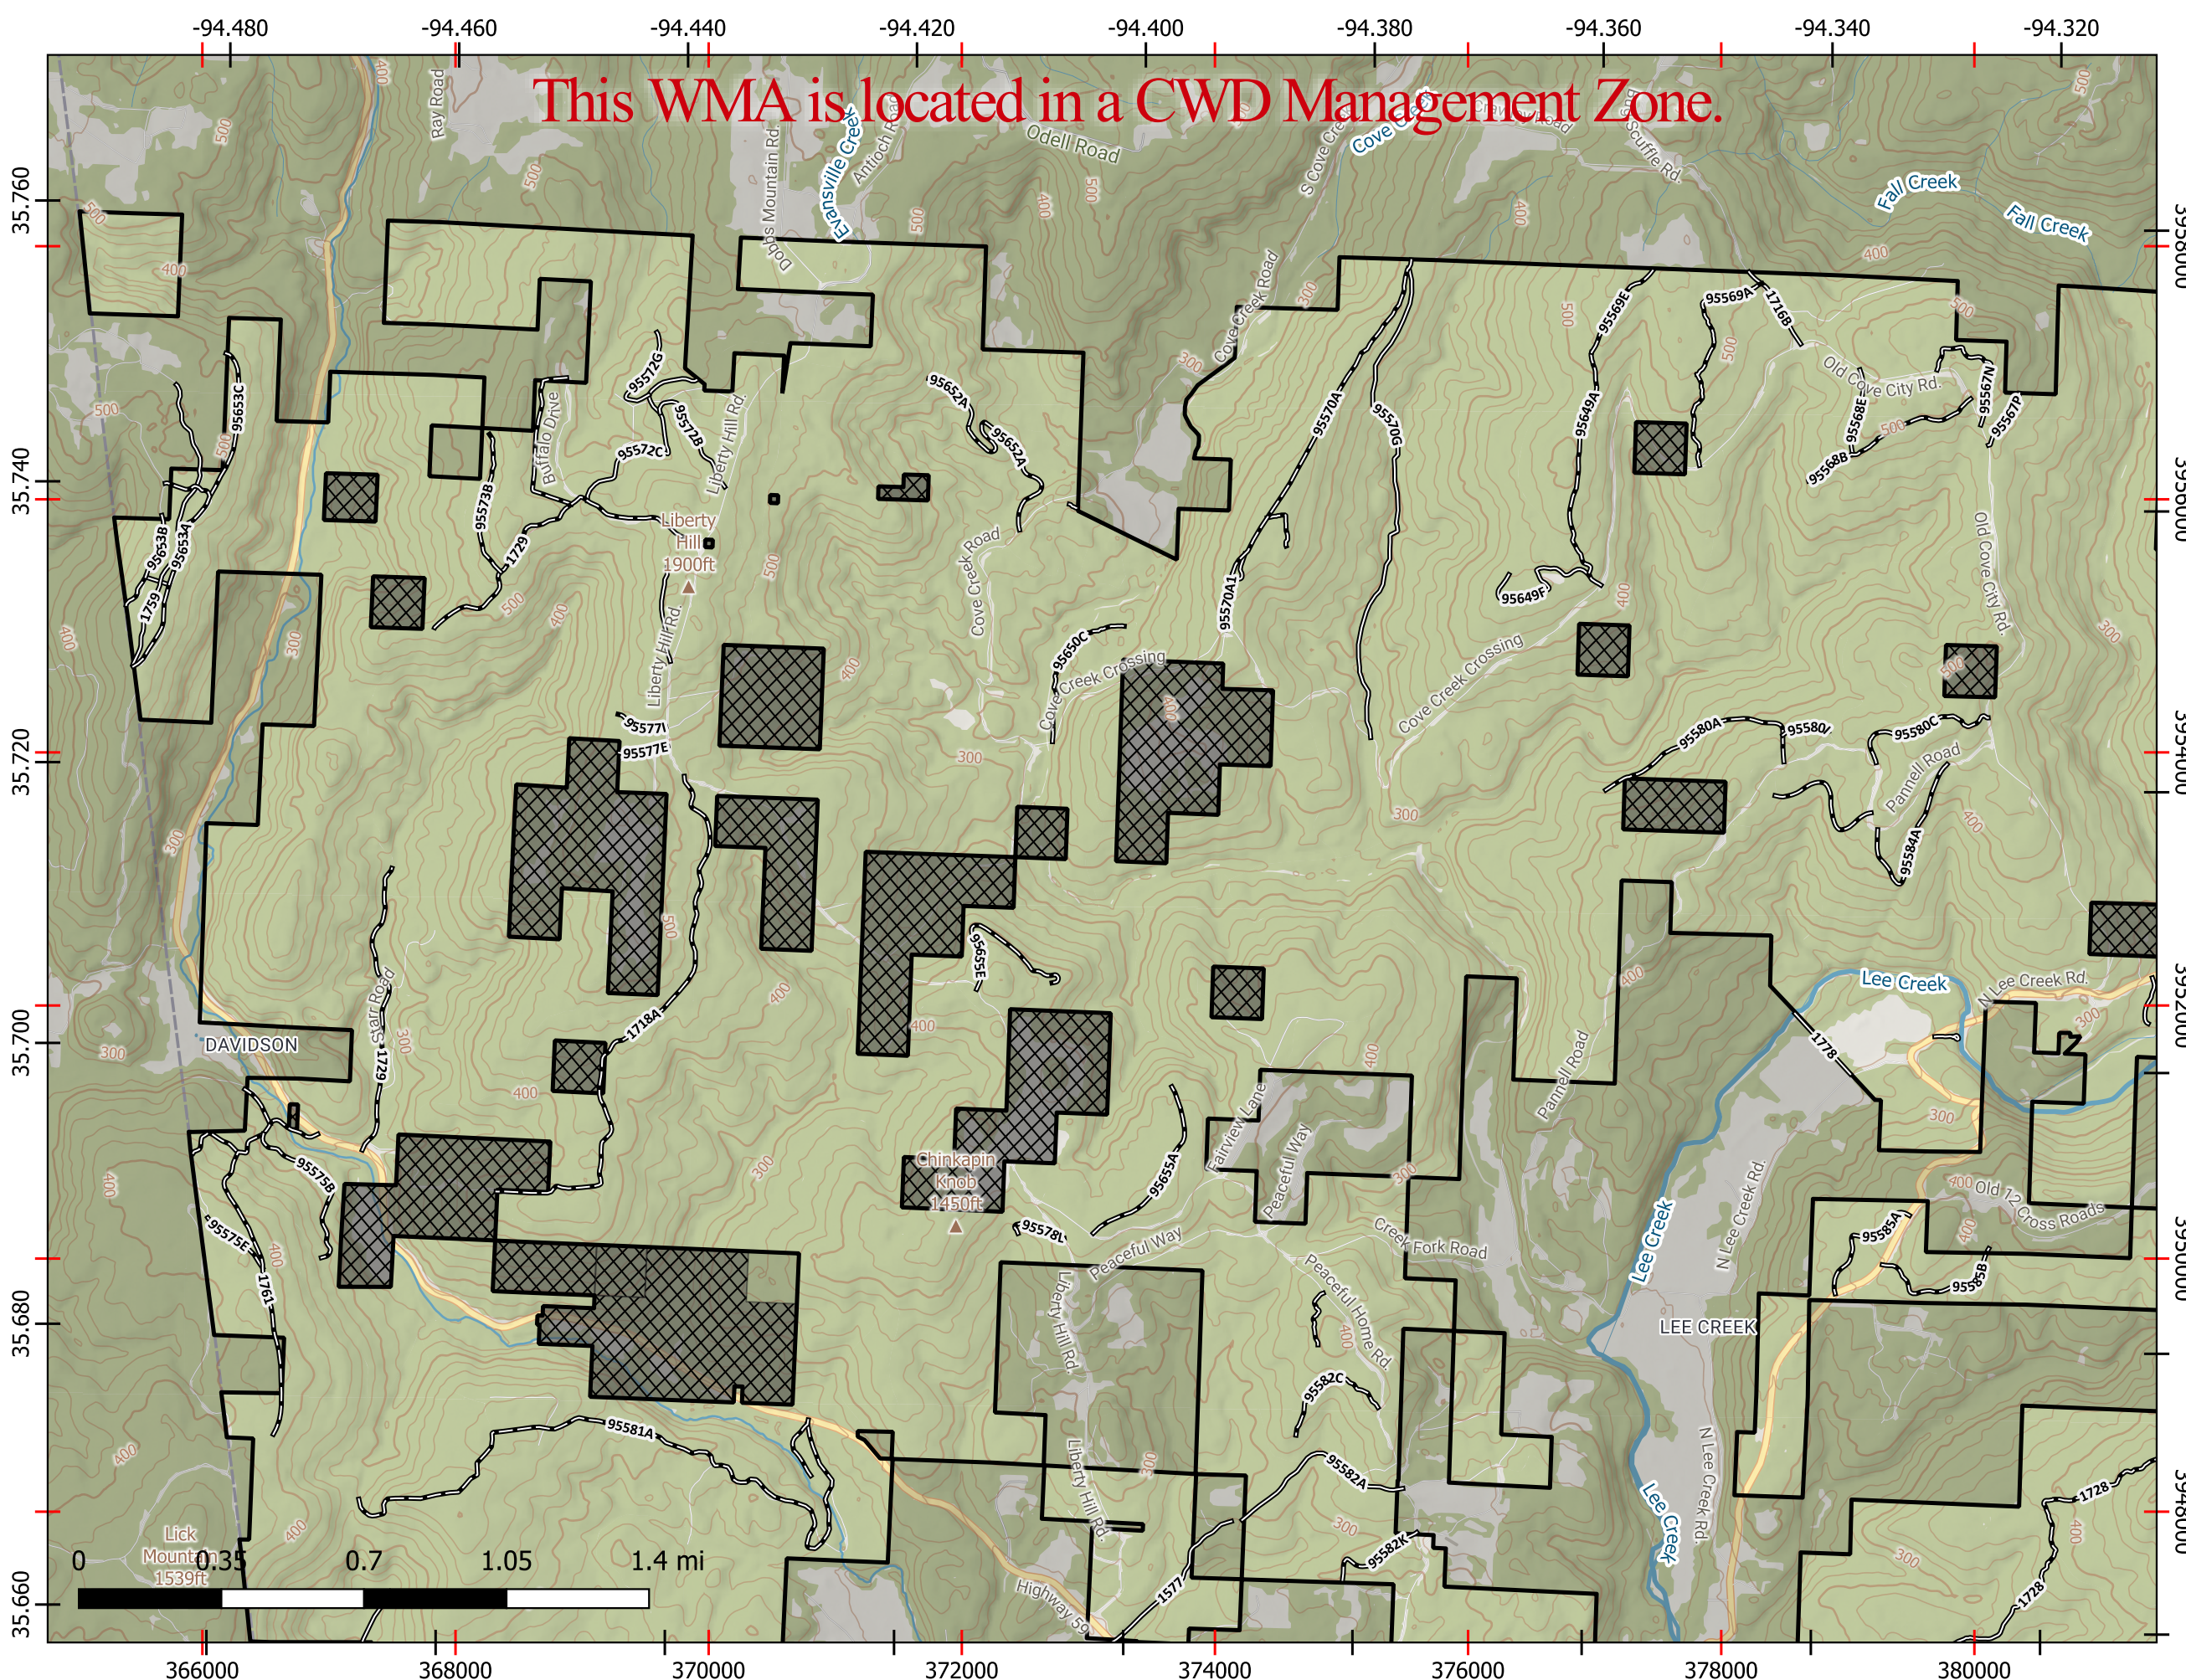

This WMA is located in a CWD Management Zone.

1. MVUM (USFS)
2. Roads open to all Vehicles
   - Yearlong
   - Roads open to highway legal vehicles only
   - Yearlong
3. WMA Boundaries
4. WMA Boundary
   - Inholding (Private Property)

Lee Creek WMA (Page 1 of 4)