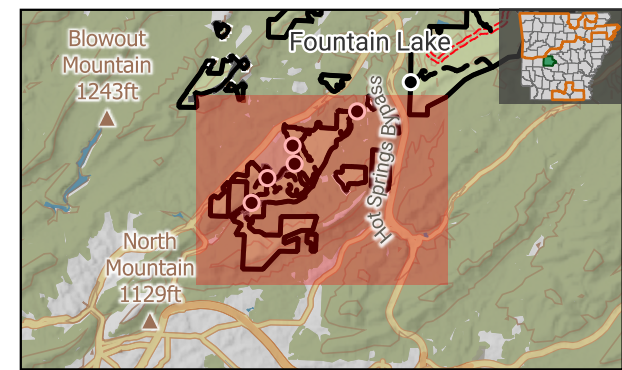

- WMA Boundaries
- WMA Boundary
- WMA Management Features
- No Hunting Area
- WMA Boundary
- Gate

Hot Springs State Forest WMA (Page 2 of 4)