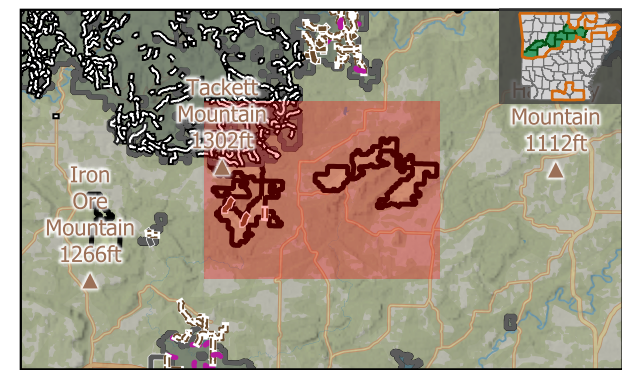

This WMA is located in a CWD Management Zone.

- WMA Boundaries
- WMA Boundary
- Adjacent WMA(s)
- Inholding (Private Property)
- Physical Point Features
- Gate

Cherokee WMA (7 of 10) Area 7