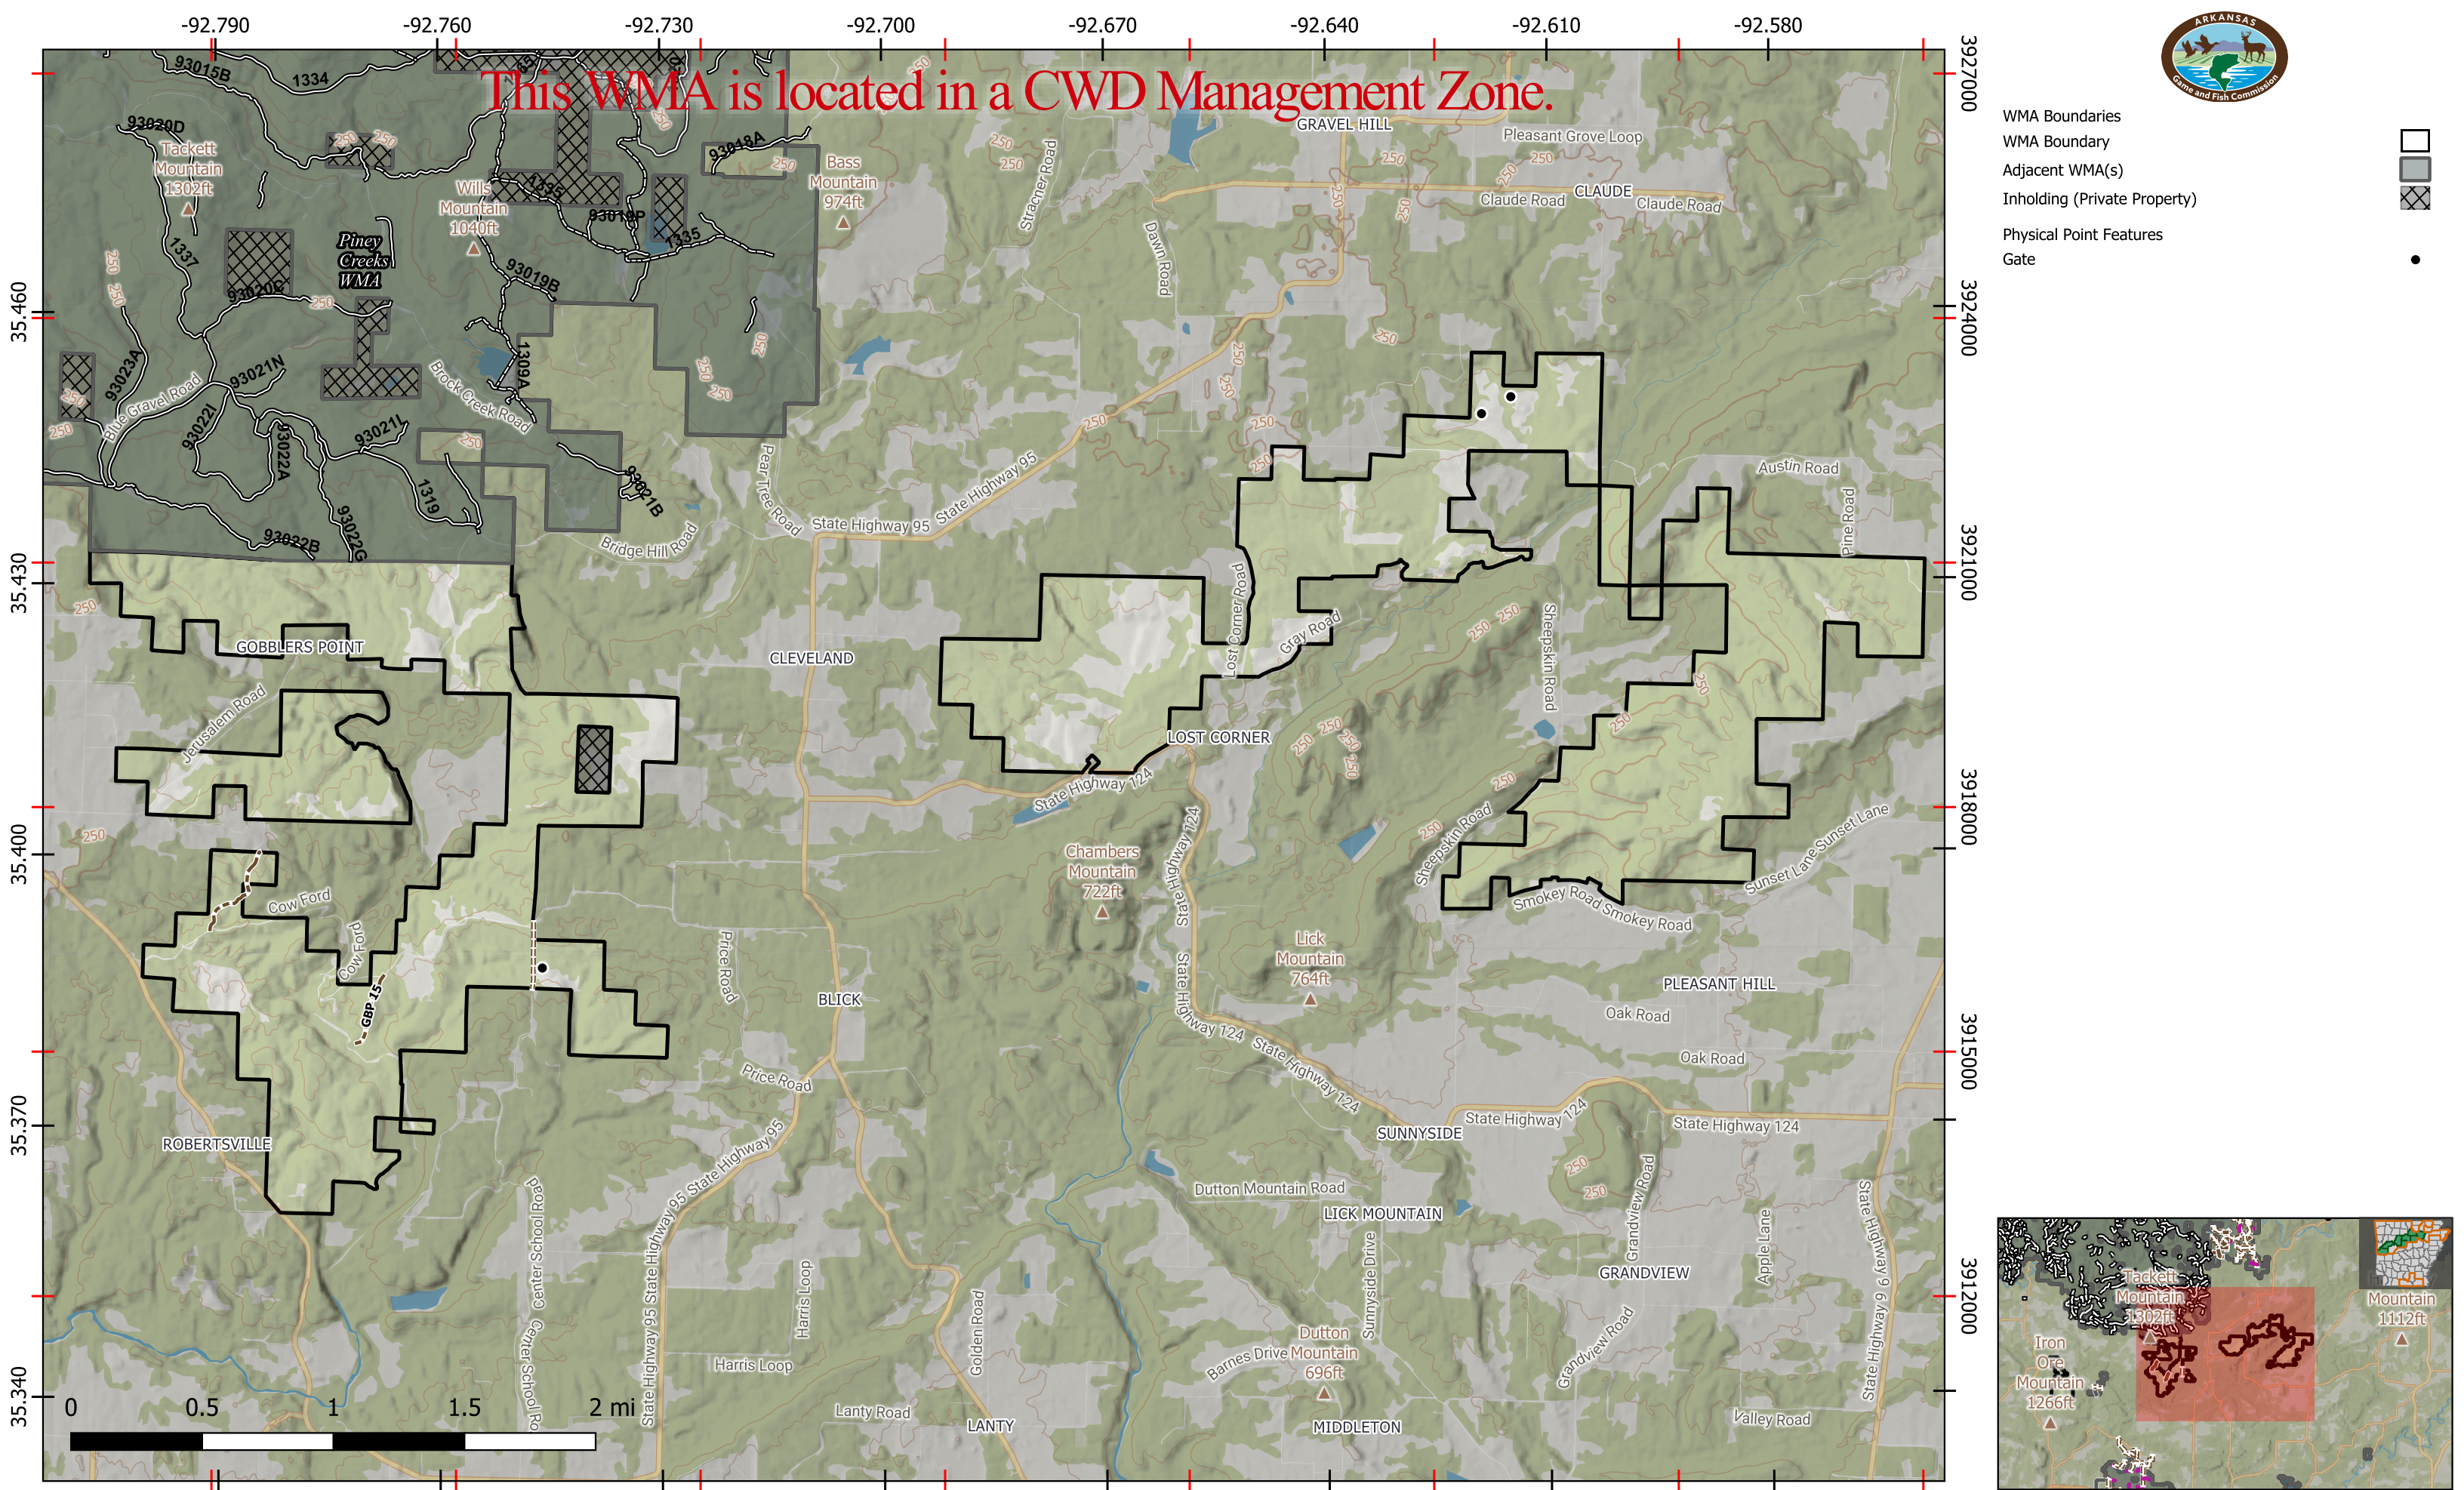

This WMA is located in a CWD Management Zone.

- WMA Boundaries
- WMA Boundary
- Adjacent WMA(s)
- Inholding (Private Property)
- Physical Point Features
- Gate

Cherokee WMA (7 of 10) Area 7